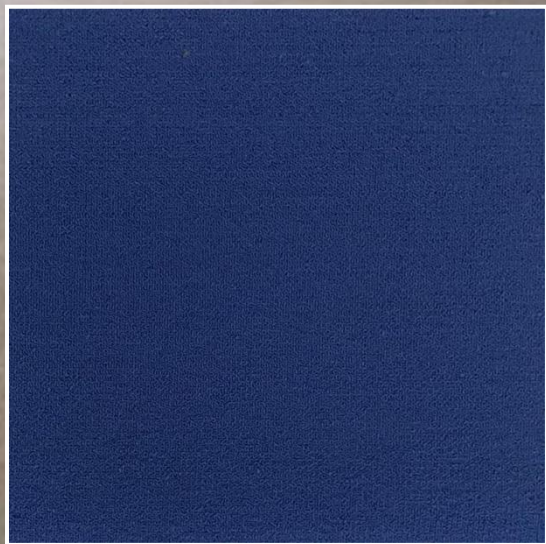

H-522 YELLOW in
combination with
H-521 BLACK

Hego

Hego

H-523 GREEN

H-523 GREEN with
H-521 BLACK &
Hego Gravity Grey

Hego

H-523 GREEN with
Hego Gravity Grey
& Carbon

Hego

H-523 GREEN
With other
carpet tiles

Hego

H-524 BLUE

Hego

H-524 BLUE
With H-521 Black,
H-522 Yellow &
Gravity Grey

Hego

H-524 BLUE
With Gravity Blue
& Grey

Hego